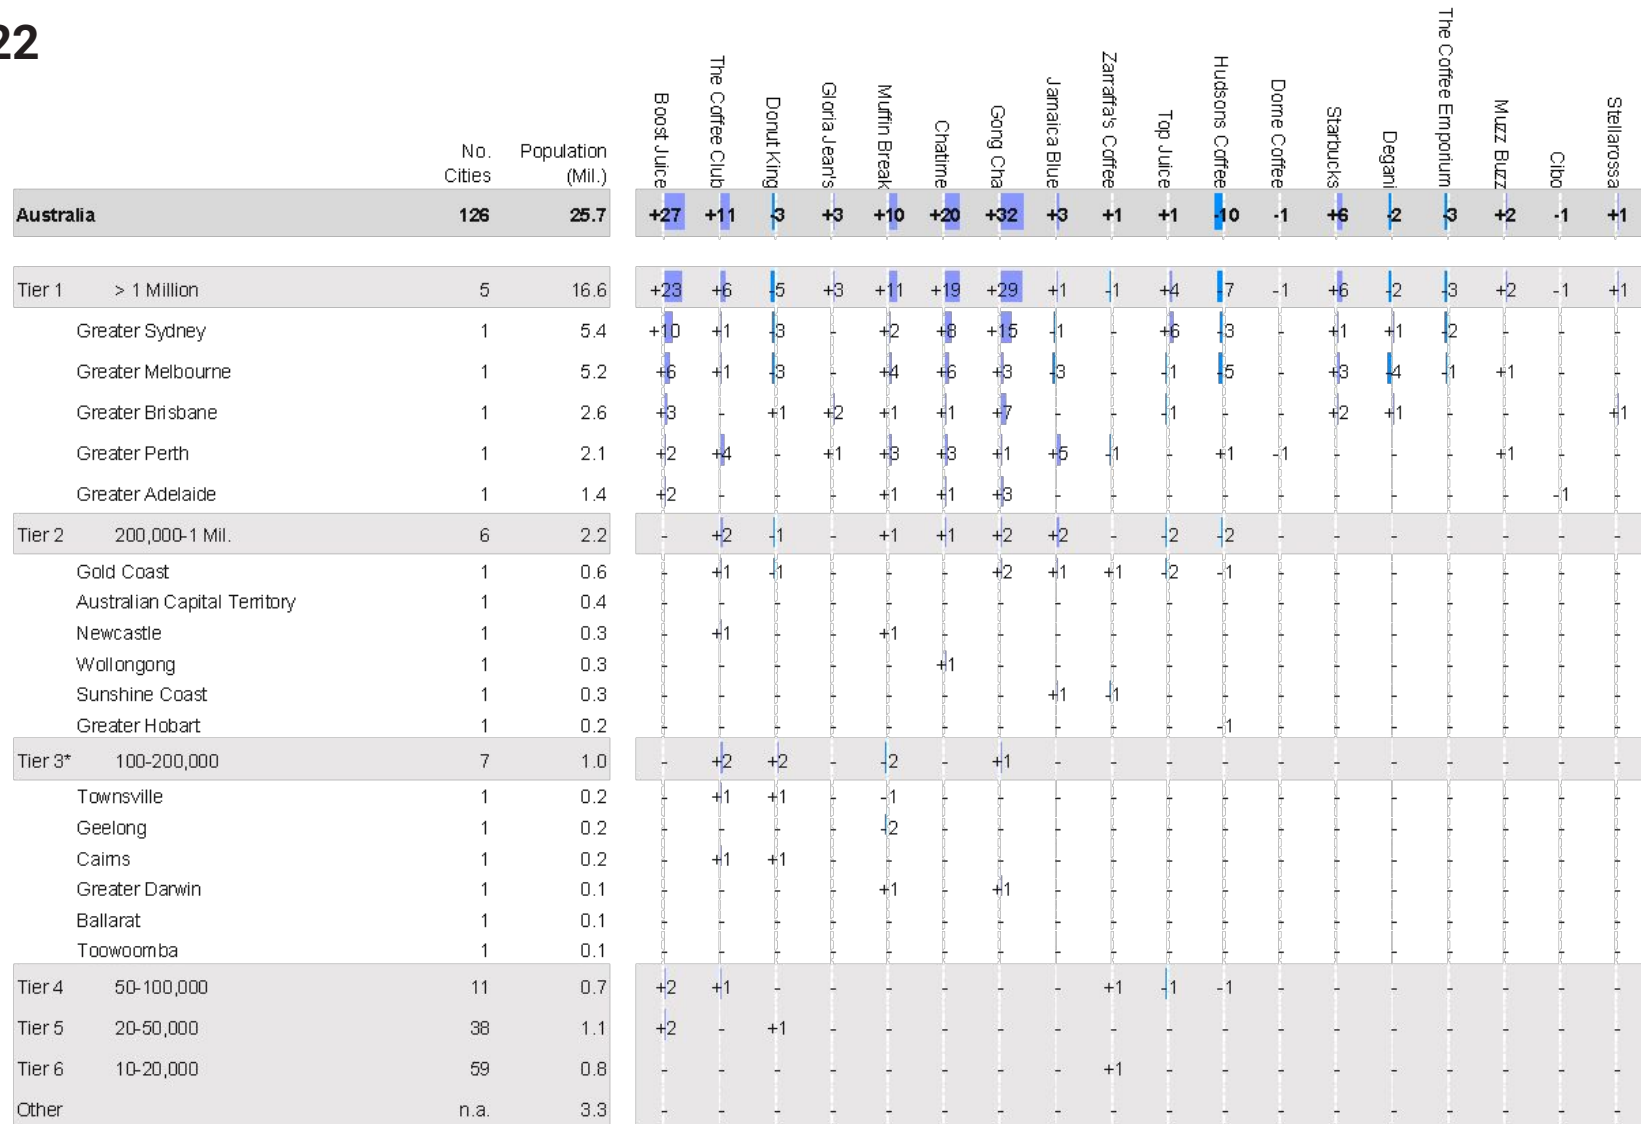

NET STORE CHANGE BY CITY

12 MONTHS TO 1 JAN 2022